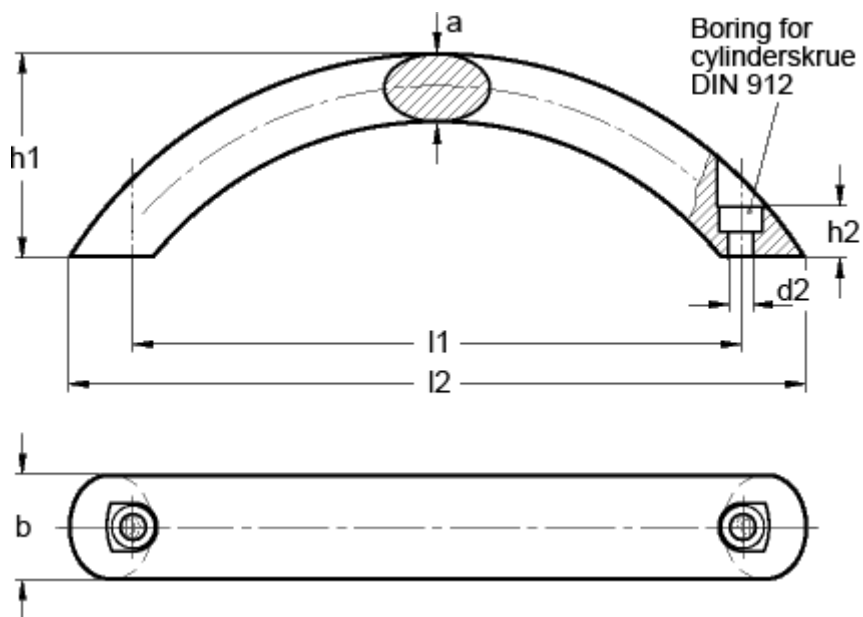

Article number: 20088166

Description: E+G Arch handle GN 565.4-26-160-B-SW

## Measures

|            |        |
|------------|--------|
| a          | = 17   |
| b          | = 26   |
| d2         | = 6.4  |
| h1         | = 57   |
| h2         | = 12   |
| l1         | = 160  |
| l2 approx. | = 190  |
| t min      | = 12.0 |